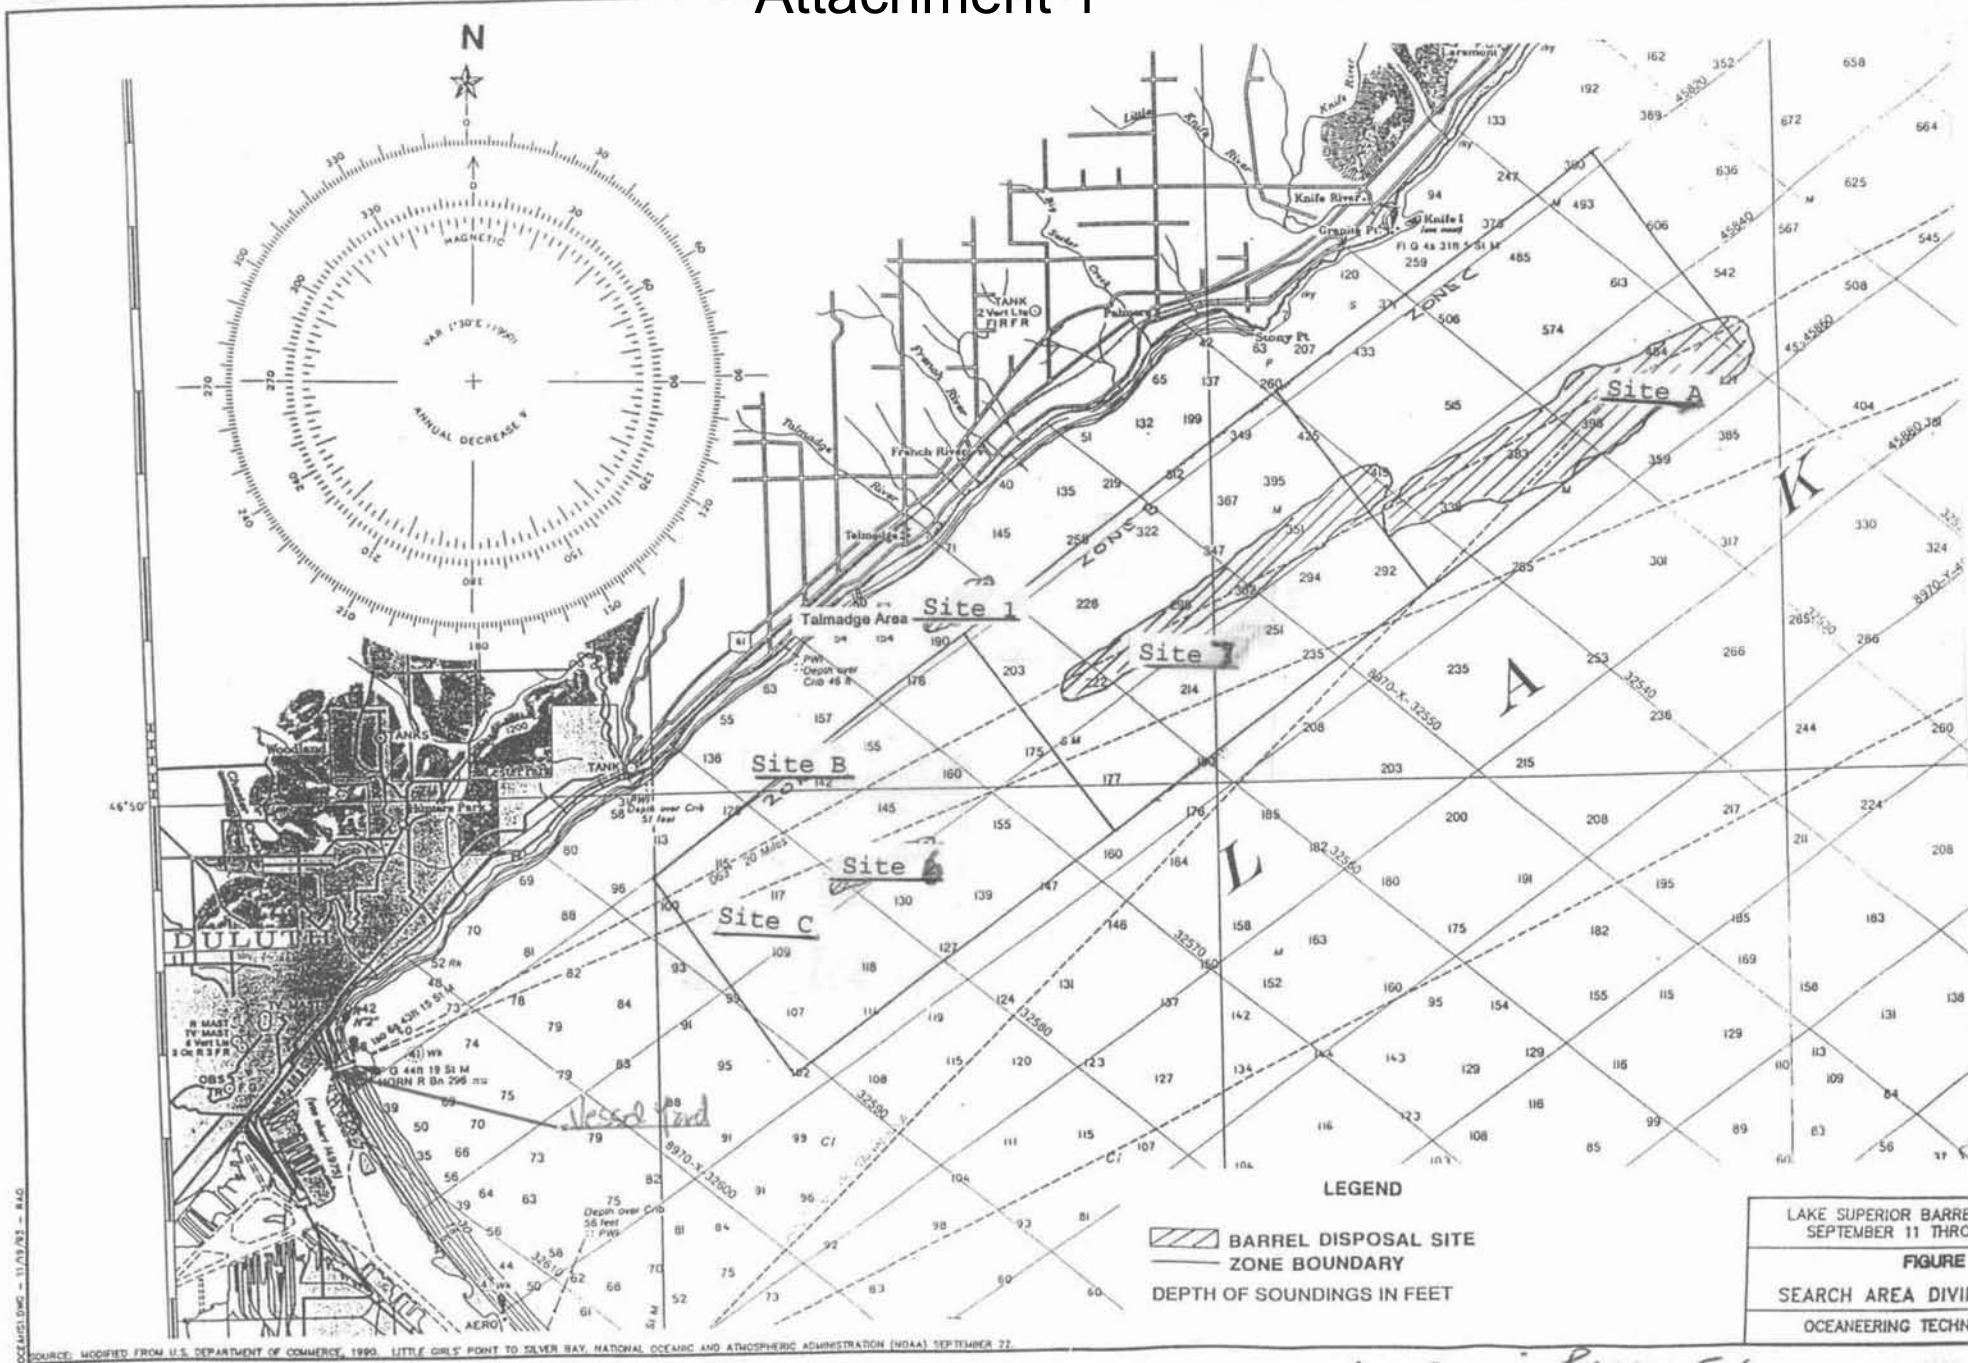

# Attachment 1

OCEANIC DIVISION - 11/17/73 - 846

SOURCE: MODIFIED FROM U.S. DEPARTMENT OF COMMERCE, 1960. LITTLE GIRLS' POINT TO SILVER BAY, NATIONAL OCEANIC AND ATMOSPHERIC ADMINISTRATION (NOAA) SEPTEMBER 22.

LAKE SUPERIOR BARREL  
 SEPTEMBER 11 THROUGH  
 FIGURE 1  
 SEARCH AREA DIVISION  
 OCEANOGRAPHIC TECHNICAL

Site Map

Lake Superior Barrel Sites

Attch #1