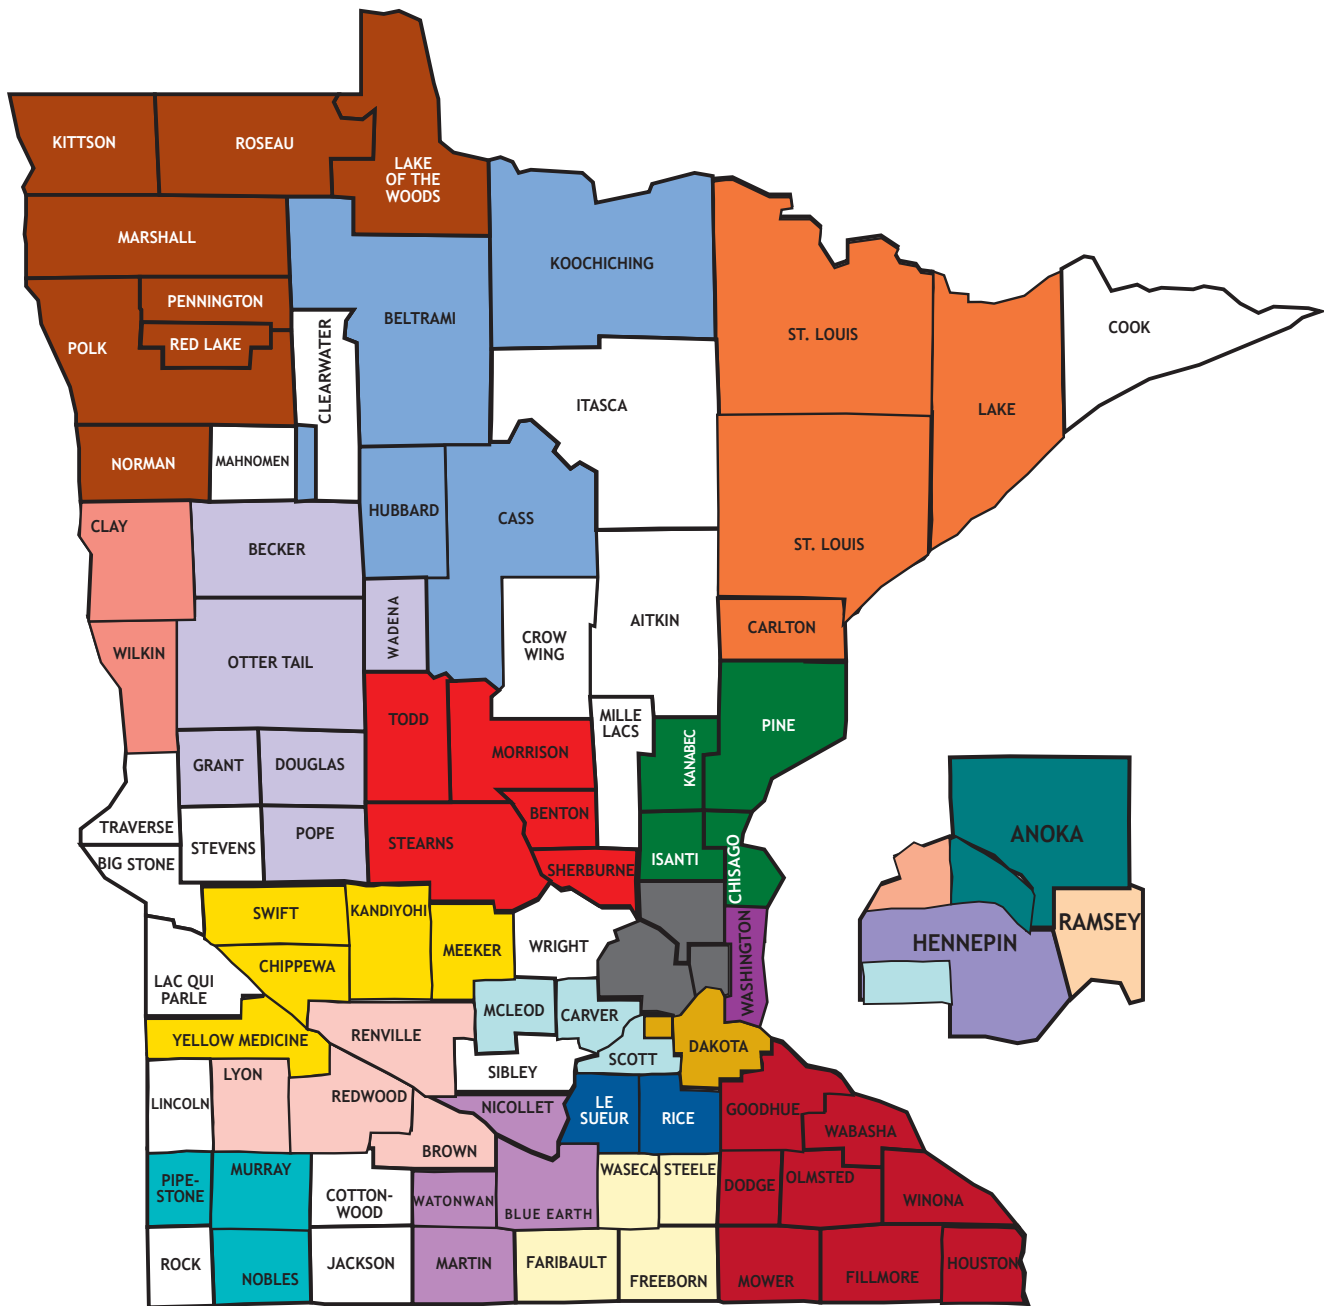

# 2018 Drug and Violent Crime Enforcement Teams

Department of Public Safety  
OFFICE OF JUSTICE PROGRAMS

TASK FORCES (listed north to south and west to east):

- |  |  |  |
|--|--|--|
| <span style="color: blue;">■</span> Paul Bunyan Gang & Drug TF<br>(includes White Earth Tribal Police) | <span style="color: green;">■</span> East Central Task Force                         | <span style="color: gold;">■</span> Dakota County Drug Task Force<br>(includes portion of Sco Co.)                         |
| <span style="color: orange;">■</span> Ramsey County VCET   | <span style="color: yellow;">■</span> CEE-VI Gang & Narcotics TF                     | <span style="color: pink;">■</span> Brown Lyon Redwood, Renville Gang and Drug TF  |
| <span style="color: brown;">■</span> Lake Superior Drug & Violent Crime TF                             | <span style="color: teal;">■</span> Southwest Metro Drug Task Force                  | <span style="color: cyan;">■</span> Buffalo Ridge Gang & Drug TF   |
| <span style="color: darkred;">■</span> Pine to Prairie Drug Task Force                                 | <span style="color: lightblue;">■</span> Anoka-Hennepin Narcotics & Violent Crime MF | <span style="color: purple;">■</span> Minnesota River Valley Drug TF   |
| <span style="color: lightcoral;">■</span> Lakes to River VCET  | <span style="color: purple;">■</span> Washington County Drug Task Force              | <span style="color: yellowgreen;">■</span> South Central Gang & Drug TF  |
| <span style="color: lightpurple;">■</span> West Central MN Drug Task Force                             | <span style="color: peachpuff;">■</span> Northwest Metro Drug Task Force             | <span style="color: darkred;">■</span> Southeast Minnesota Gang & Drug TF  |
| <span style="color: red;">■</span> Central Minnesota VOTF  | <span style="color: blueviolet;">■</span> Hennepin County Violent Offender TF        | <span style="color: blue;">■</span> Cannon River VCET  |
|  |  | <span style="border: 1px solid black; display: inline-block; width: 15px; height: 15px;"></span> Areas not in a Task Force |