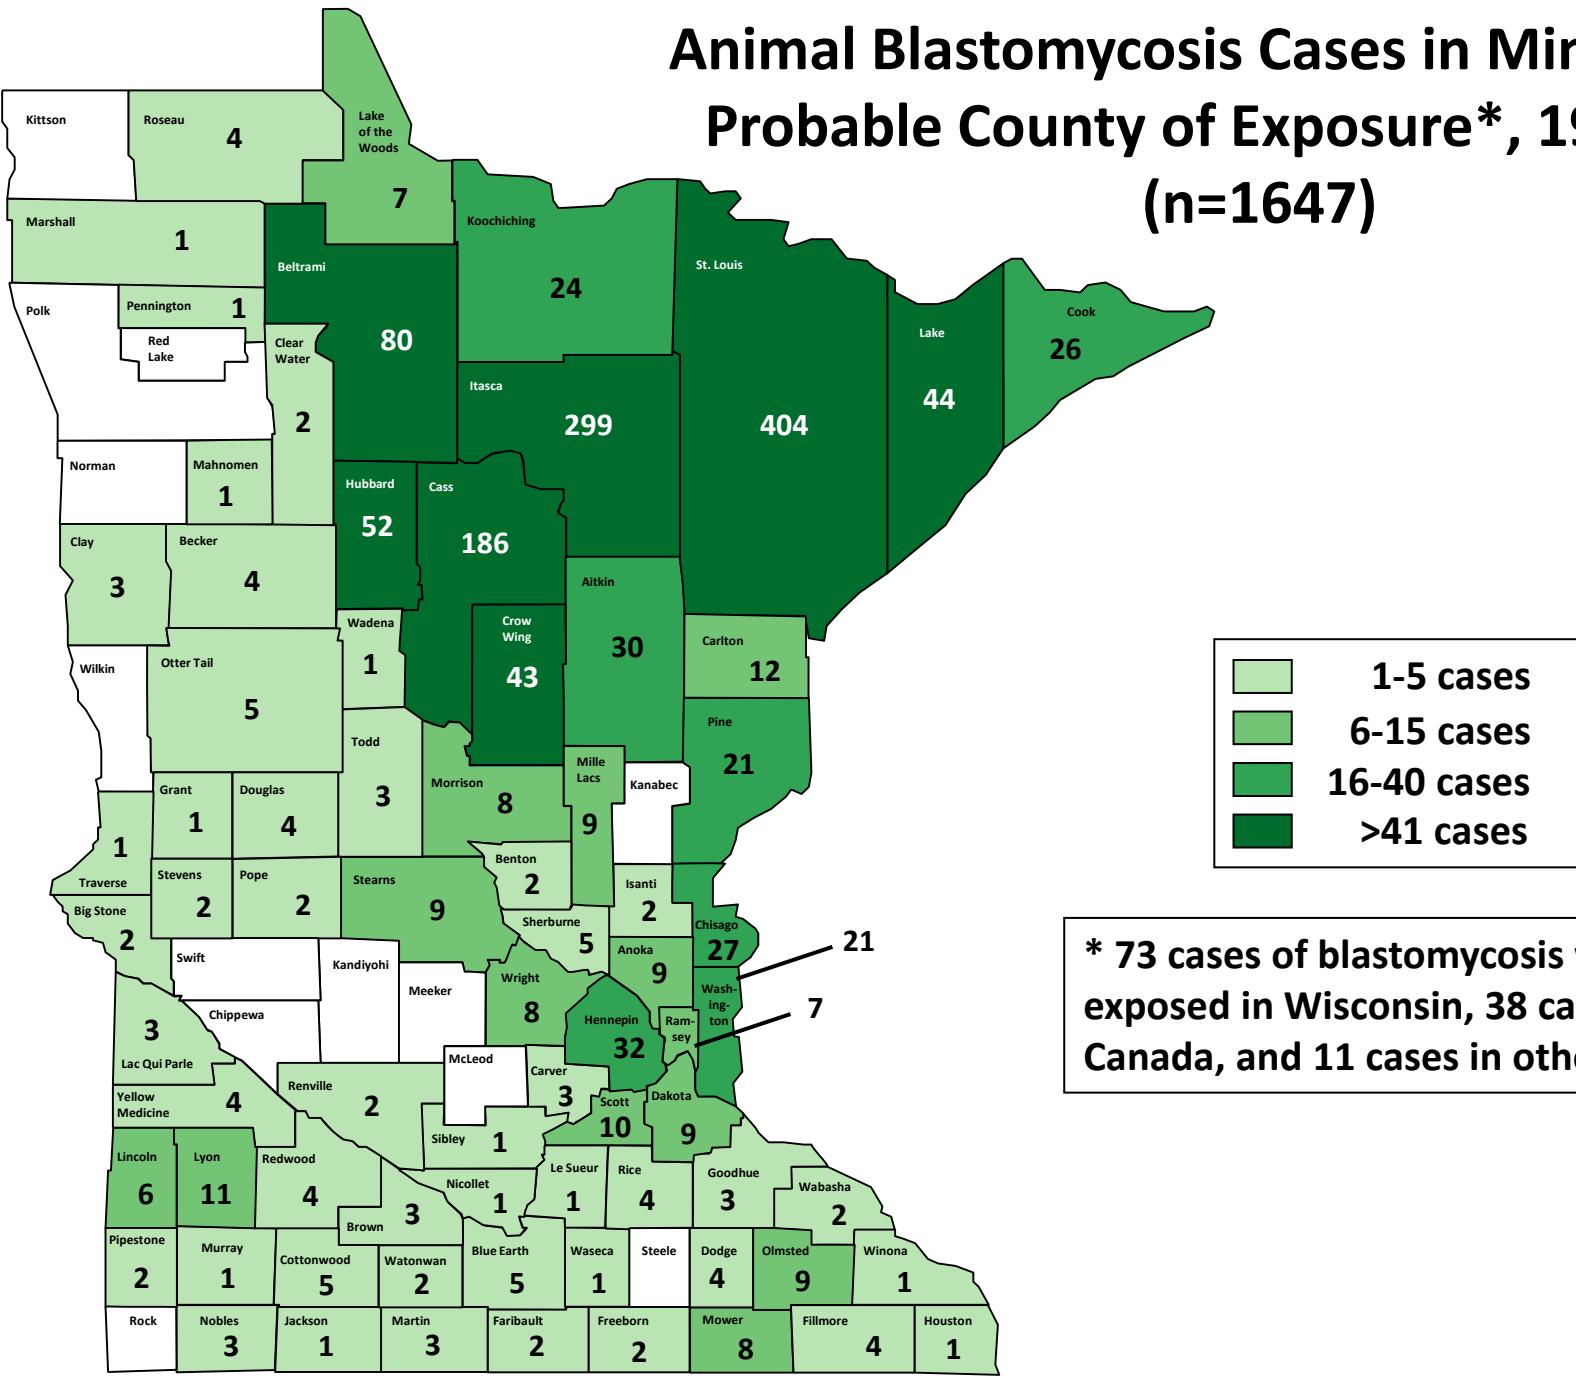

# Animal Blastomycosis Cases in Minnesota by Probable County of Exposure\*, 1999-2021 (n=1647)

\* 73 cases of blastomycosis were exposed in Wisconsin, 38 cases in Canada, and 11 cases in other states