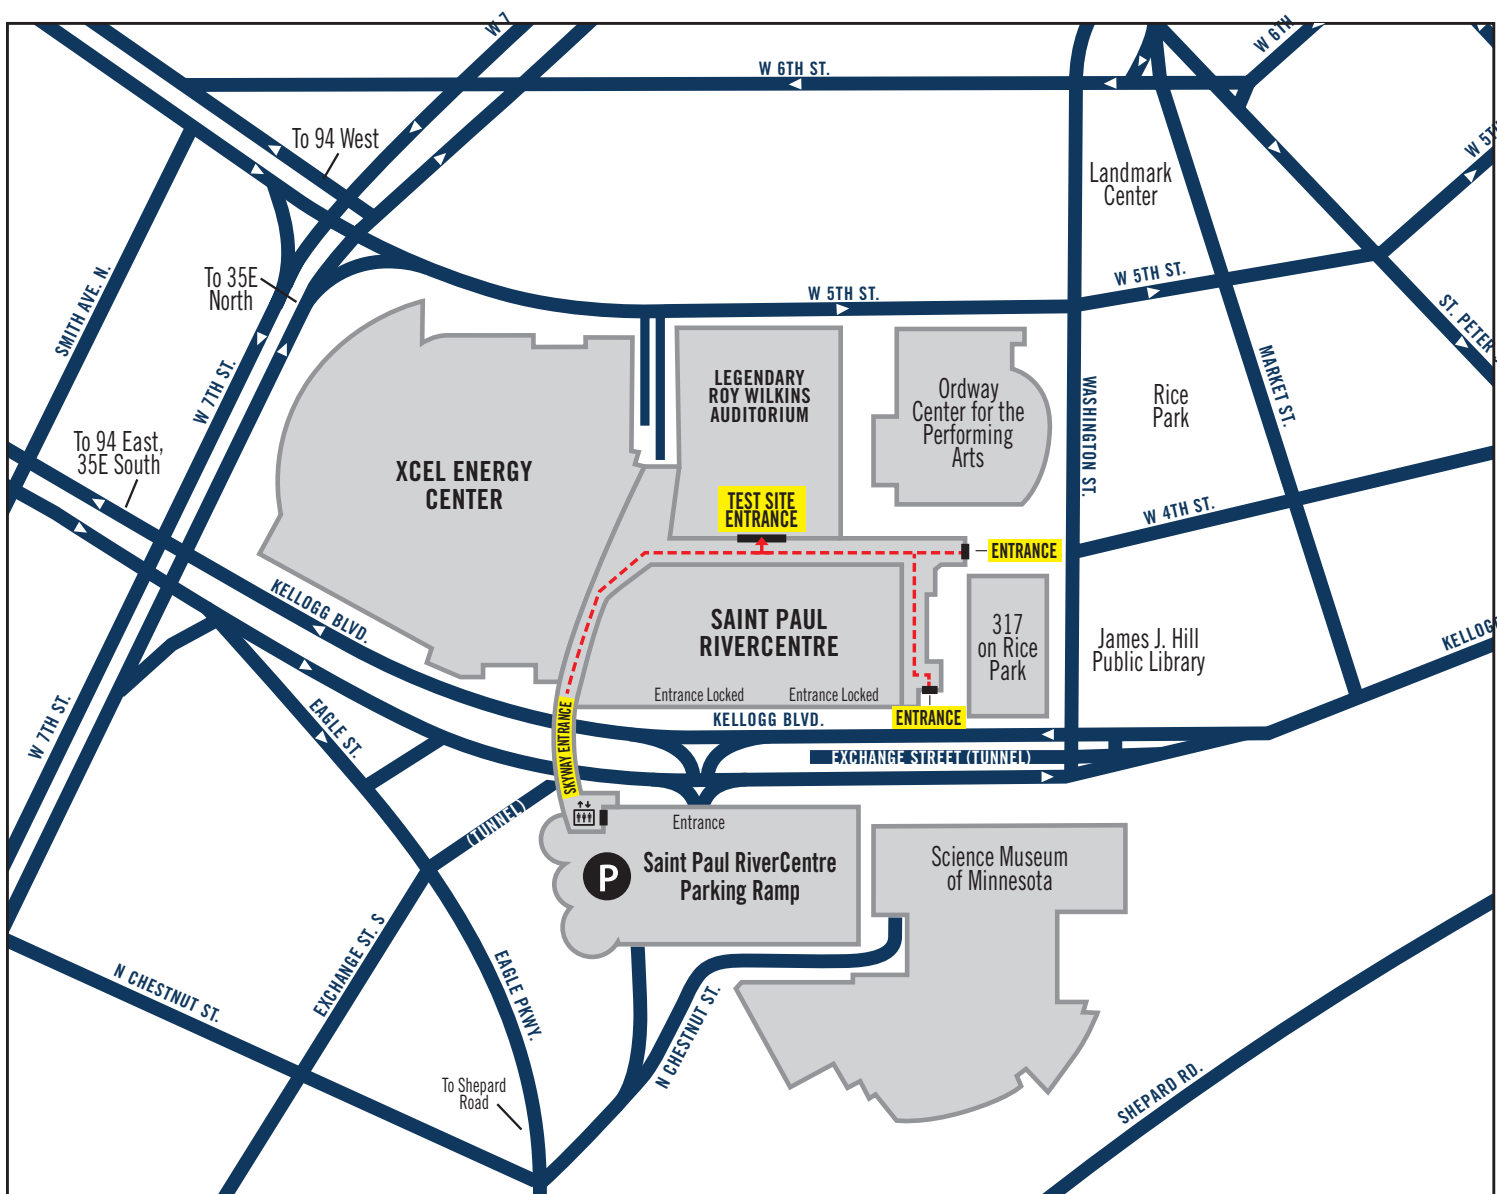

COVID-19 TESTING

PARKING & ENTRANCE MAP

STAY SAFE MN

COVID-19 TESTING OCTOBER 30 - DECEMBER 30

For more information, visit:
<https://www.health.state.mn.us/diseases/coronavirus/testsites/saliva.html>

PARKING RAMP INFORMATION

- RiverCentre Guests may park in the RiverCentre Parking Ramp, located at **150 West Kellogg Blvd, Saint Paul, MN 55102**.
- For free parking access, please indicate to the parking ramp attendant that you are here for a COVID-19 test and you will be admitted free of charge.

Please do not arrive more than 5 minutes before your appointment time.

the Legendary
ROY WILKINS™
AUDITORIUM

The Legendary Roy Wilkins Auditorium
175 West Kellogg Blvd, Saint Paul, MN 55102