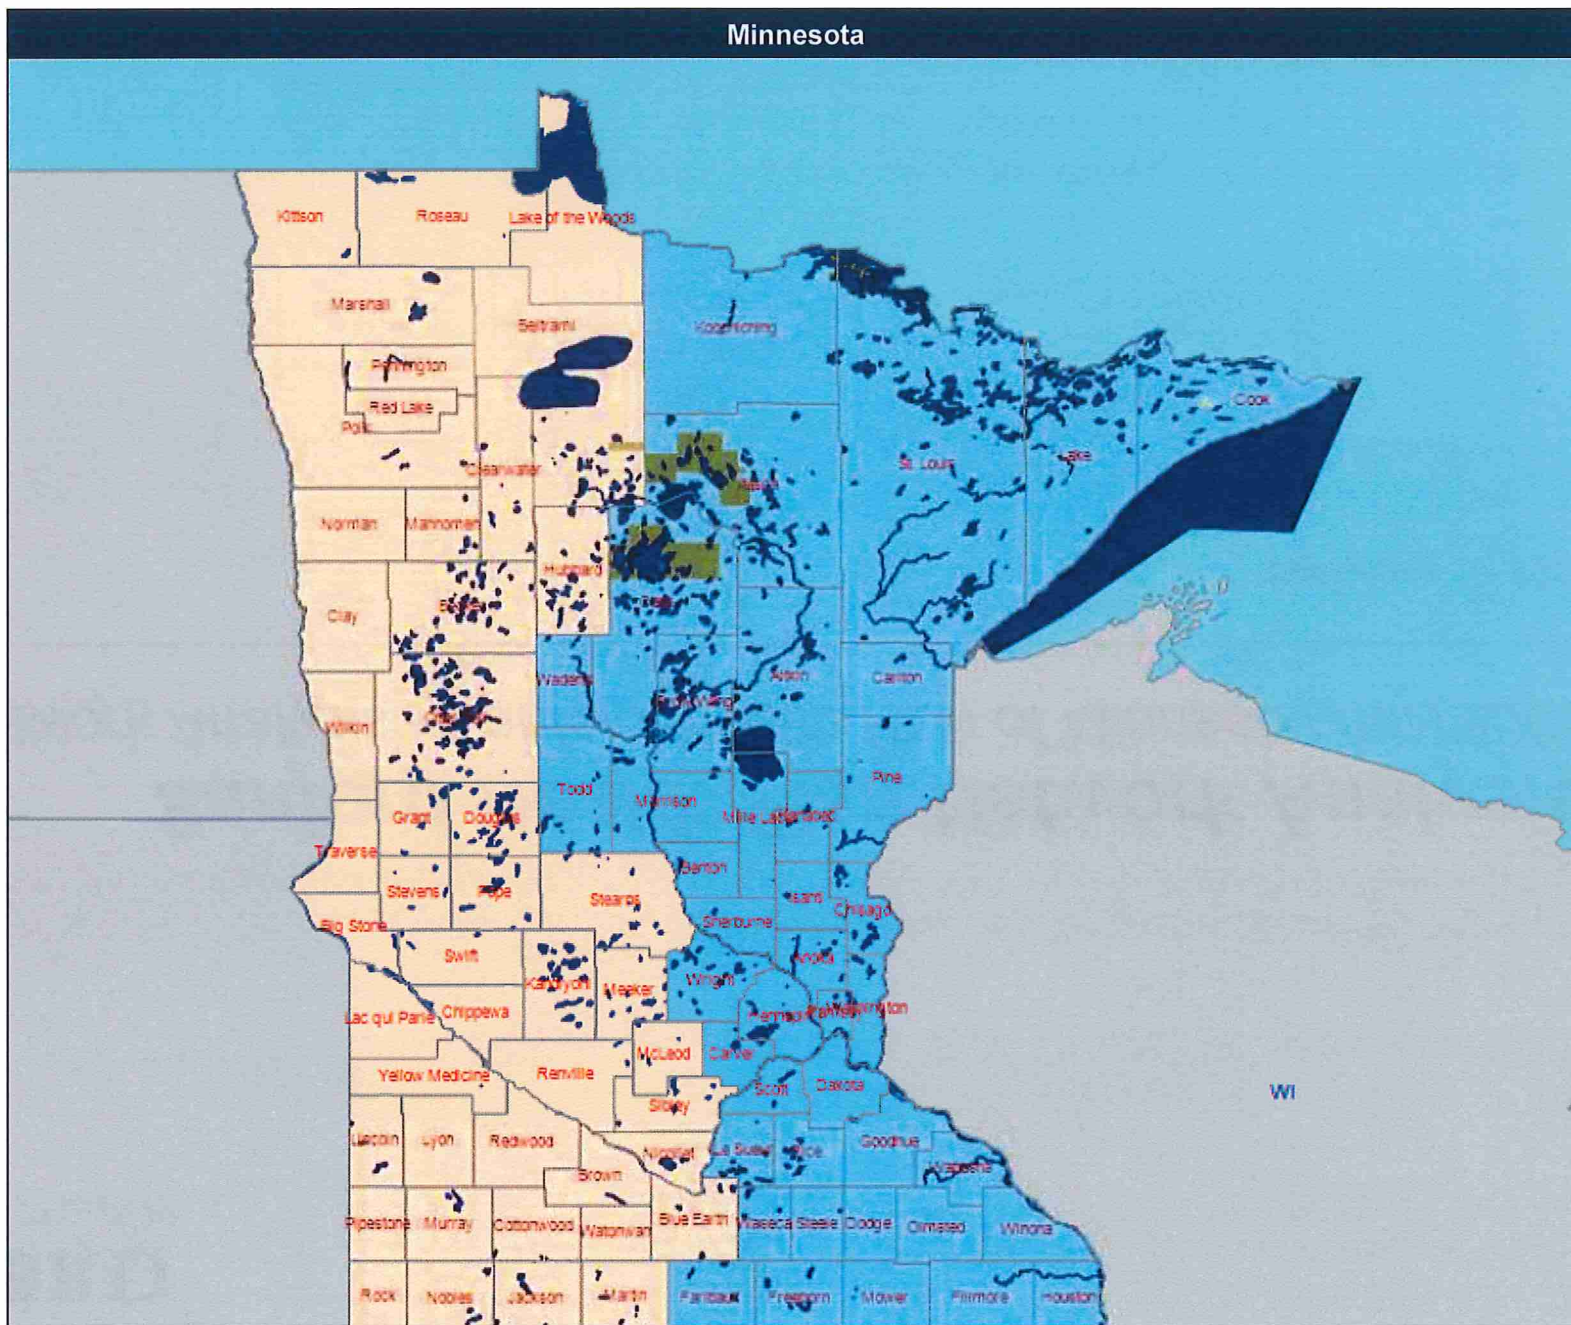

# Map - Minnesota

September 15, 2017

Service Areas

■ Minnesota

62.78 miles

*Quest Analytics, LLC*