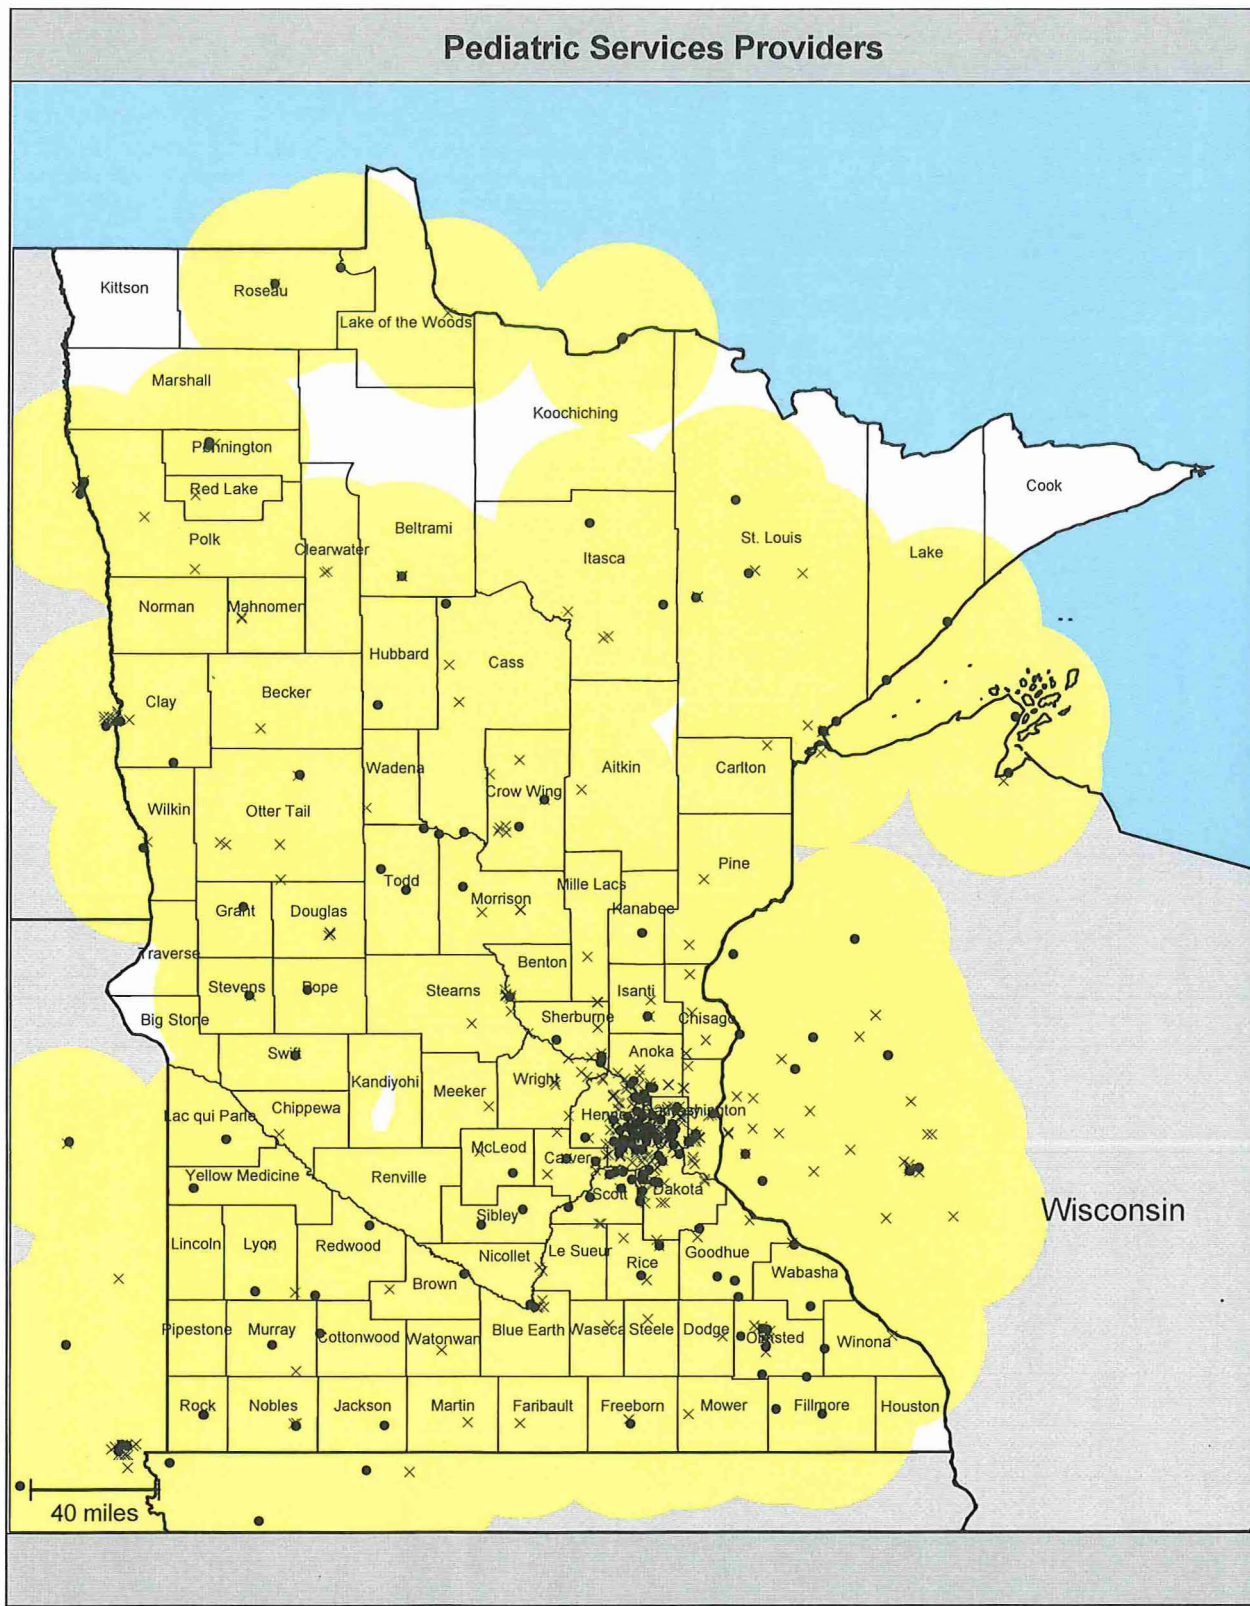

Provider locations

MNN001 ChoicePlus

- Single provider locations (215)
- × Multiple provider locations (473)
- 30 mile radius