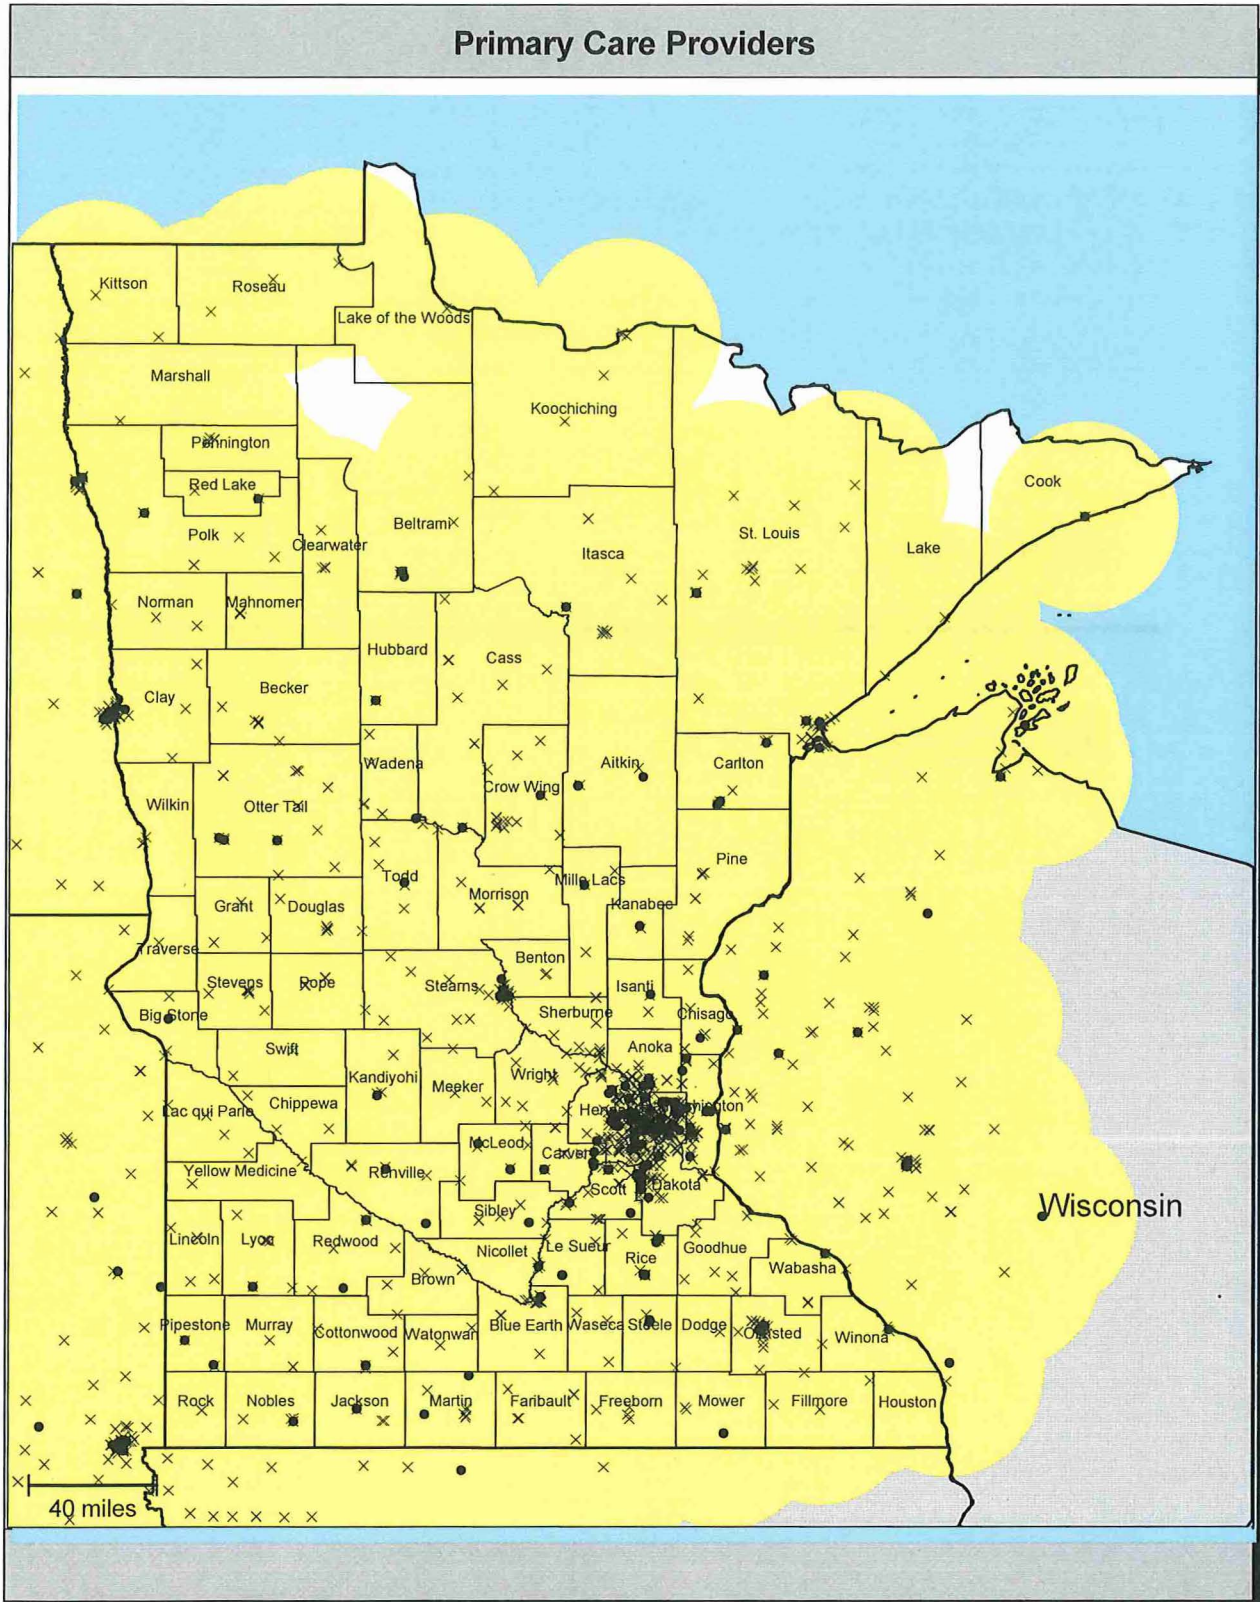

### **MNN001 ChoicePlus**

August 31, 2018

---

August 31, 2018

---

Primary Care

- Single provider locations (260)
- × Multiple provider locations (1,467)

■ 30 mile radius

# Provider locations

# MNN001 ChoicePlus

- Single provider locations (215)
- × Multiple provider locations (473)
- 30 mile radius

Replaced by The  
one Rec'd  
9-5-2018  
@ 2:27 PM  
3