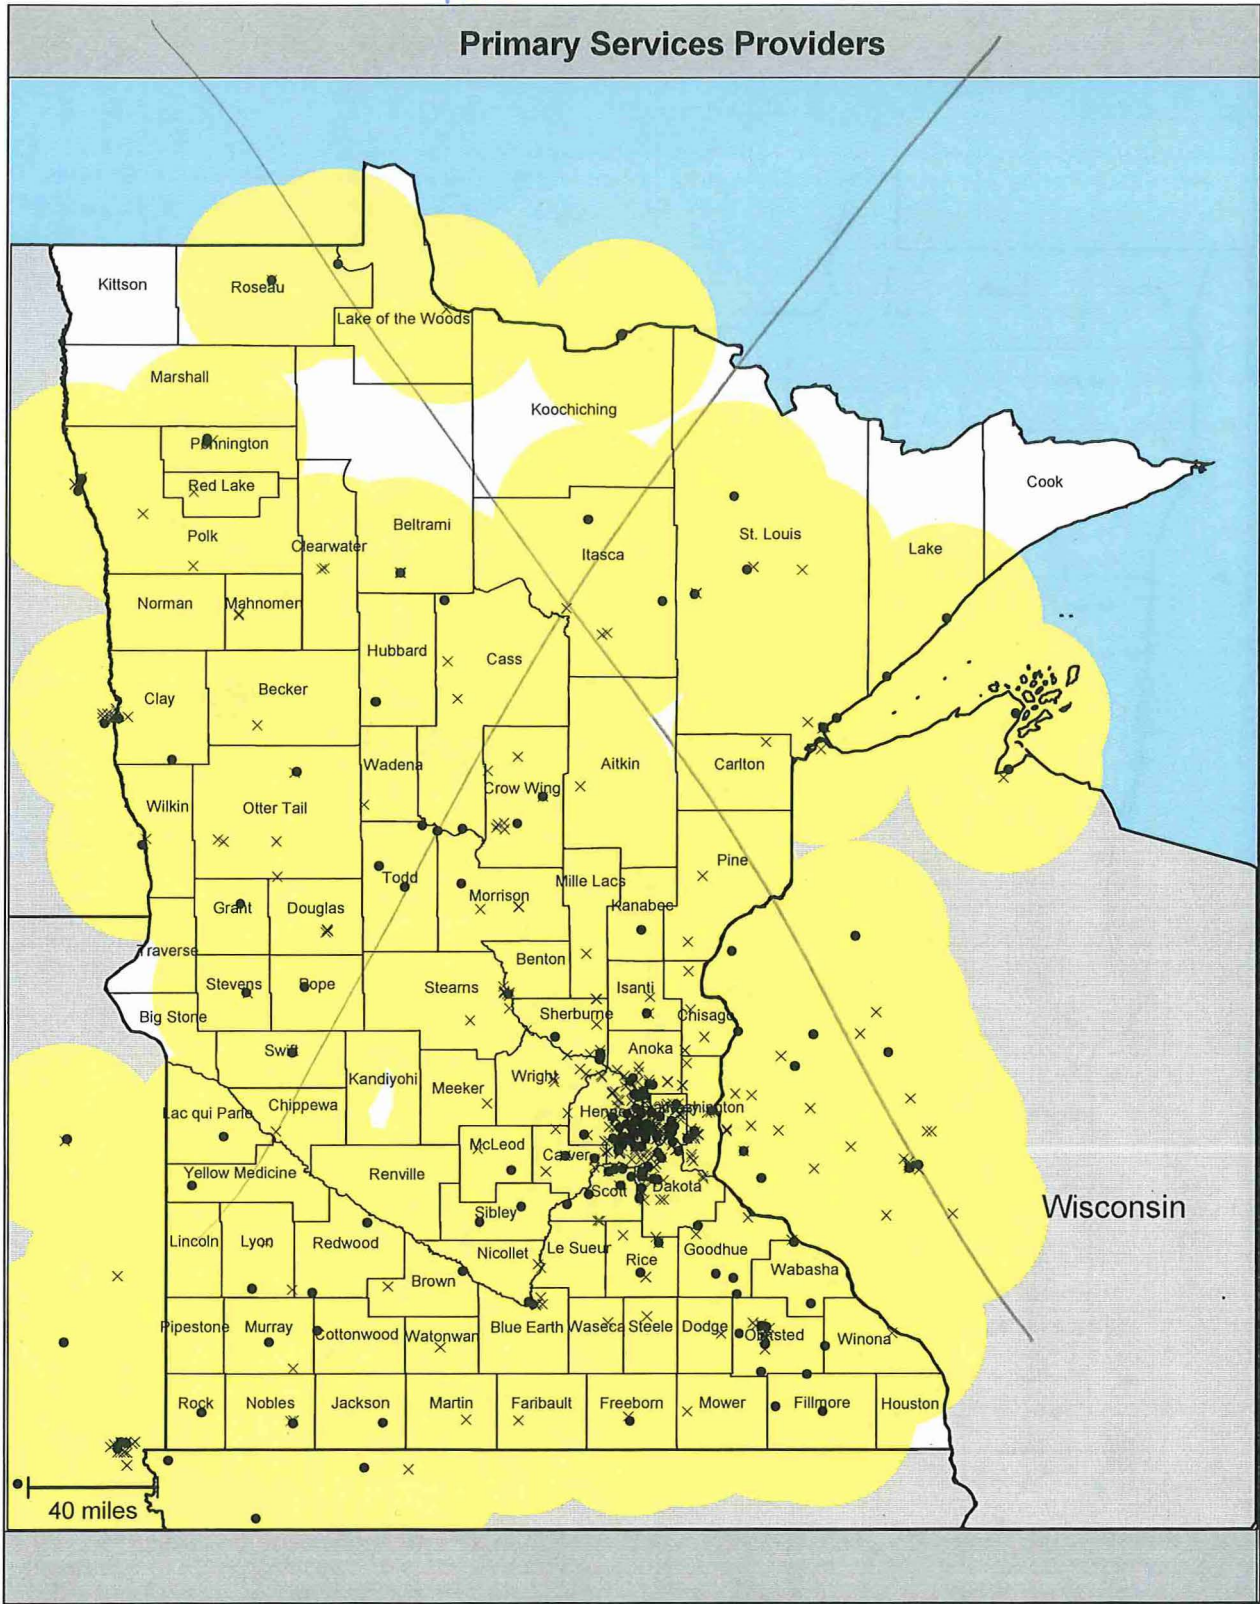

# Provider locations

# MNN001 ChoicePlus

- Single provider locations (215)
- × Multiple provider locations (473)
- 30 mile radius

Replaced by The  
one Rec'd  
9-5-2018  
@ 2:27 PM  
3

# MNN001 ChoicePlus

*Pediatric*

- Single provider locations (215)
- × Multiple provider locations (473)

■ 30 mile radius

- Single provider locations (232)
- × Multiple provider locations (392)

■ 60 mile radius