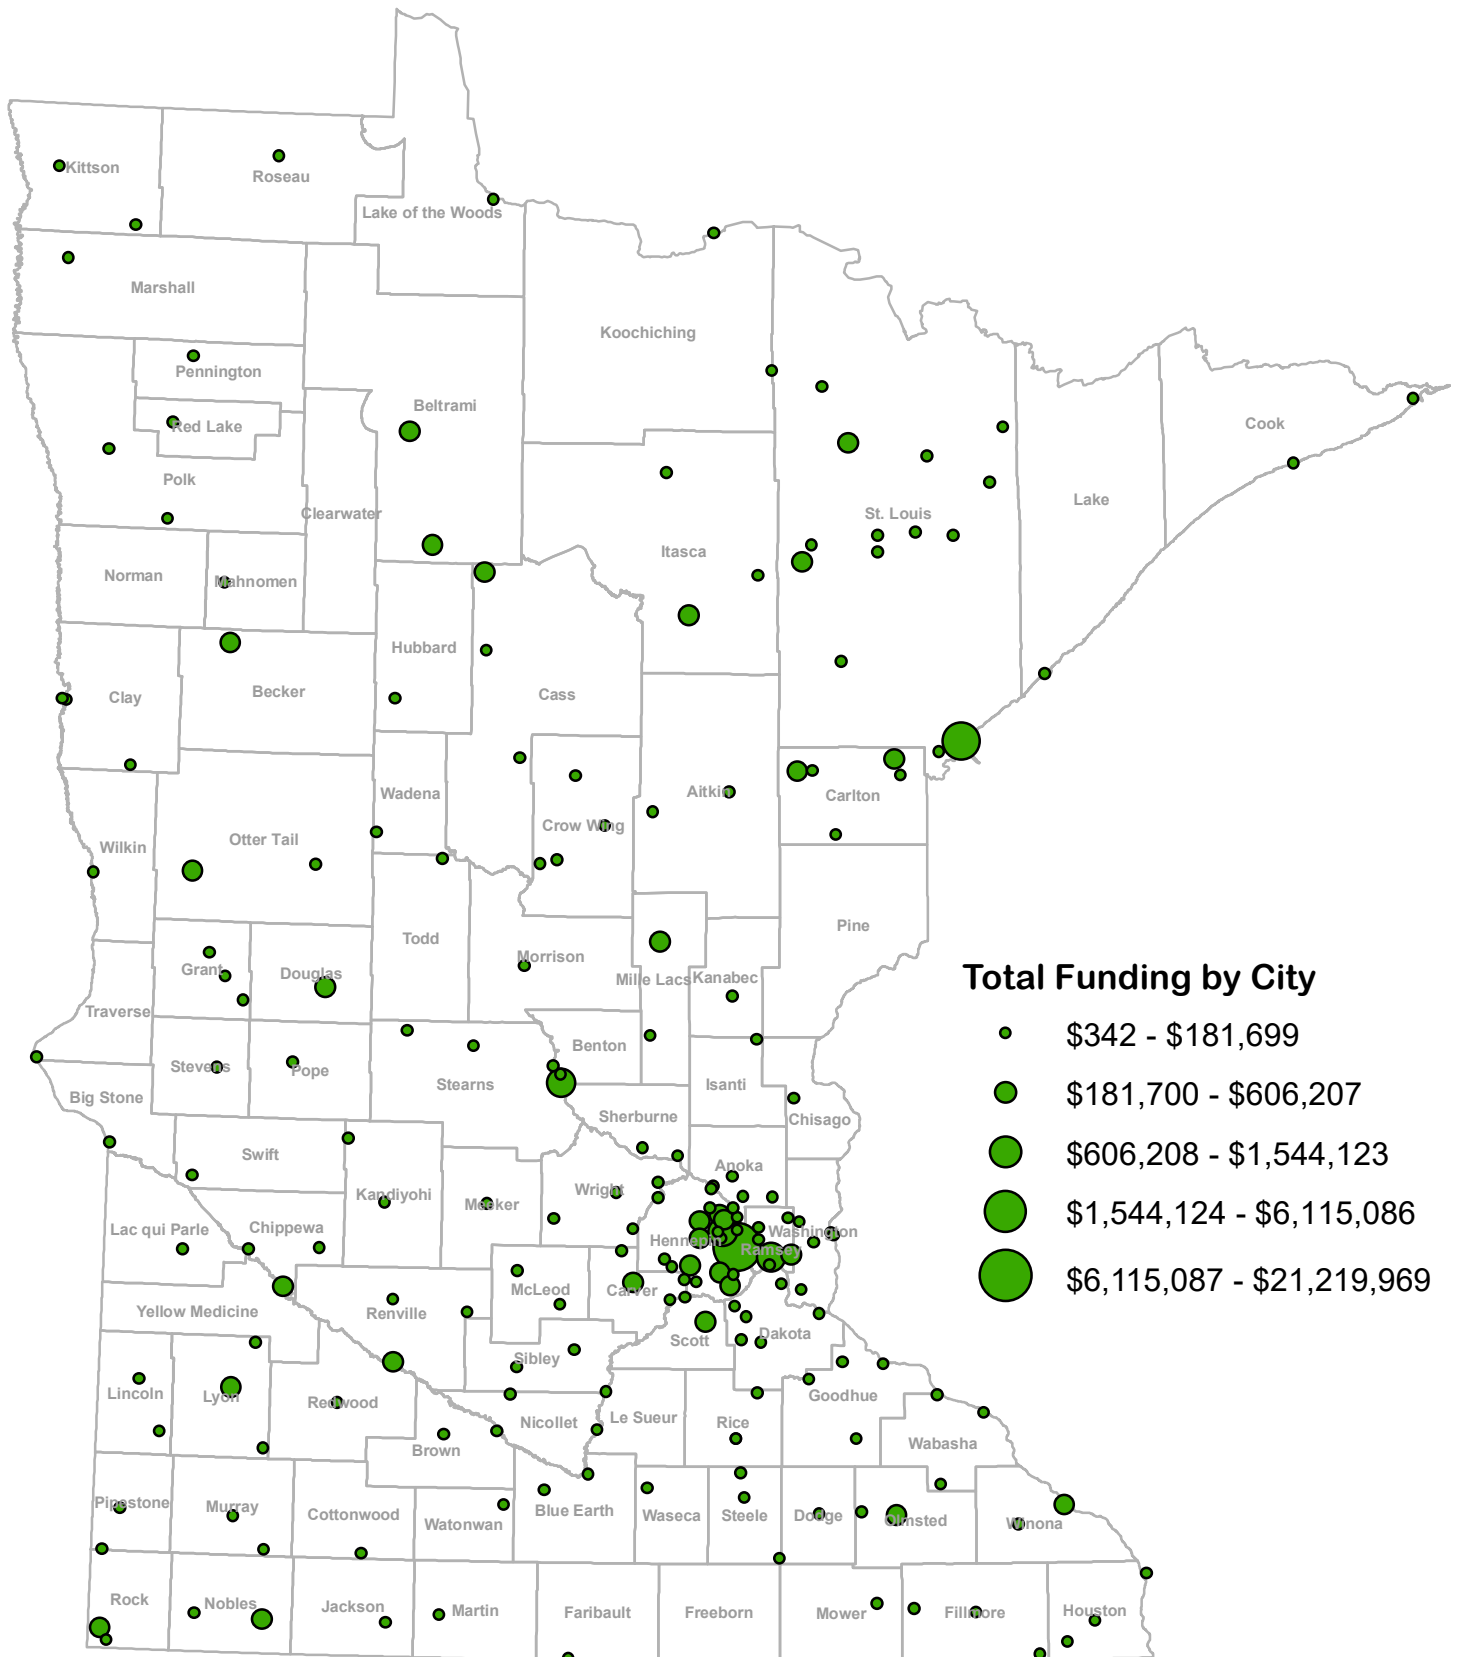

COVID-19 Emergency Funds - Awards by Location Minnesota - 2020

Award locations are based on applicant address. Service areas often cover larger geographic areas and may not always align with applicant's address.