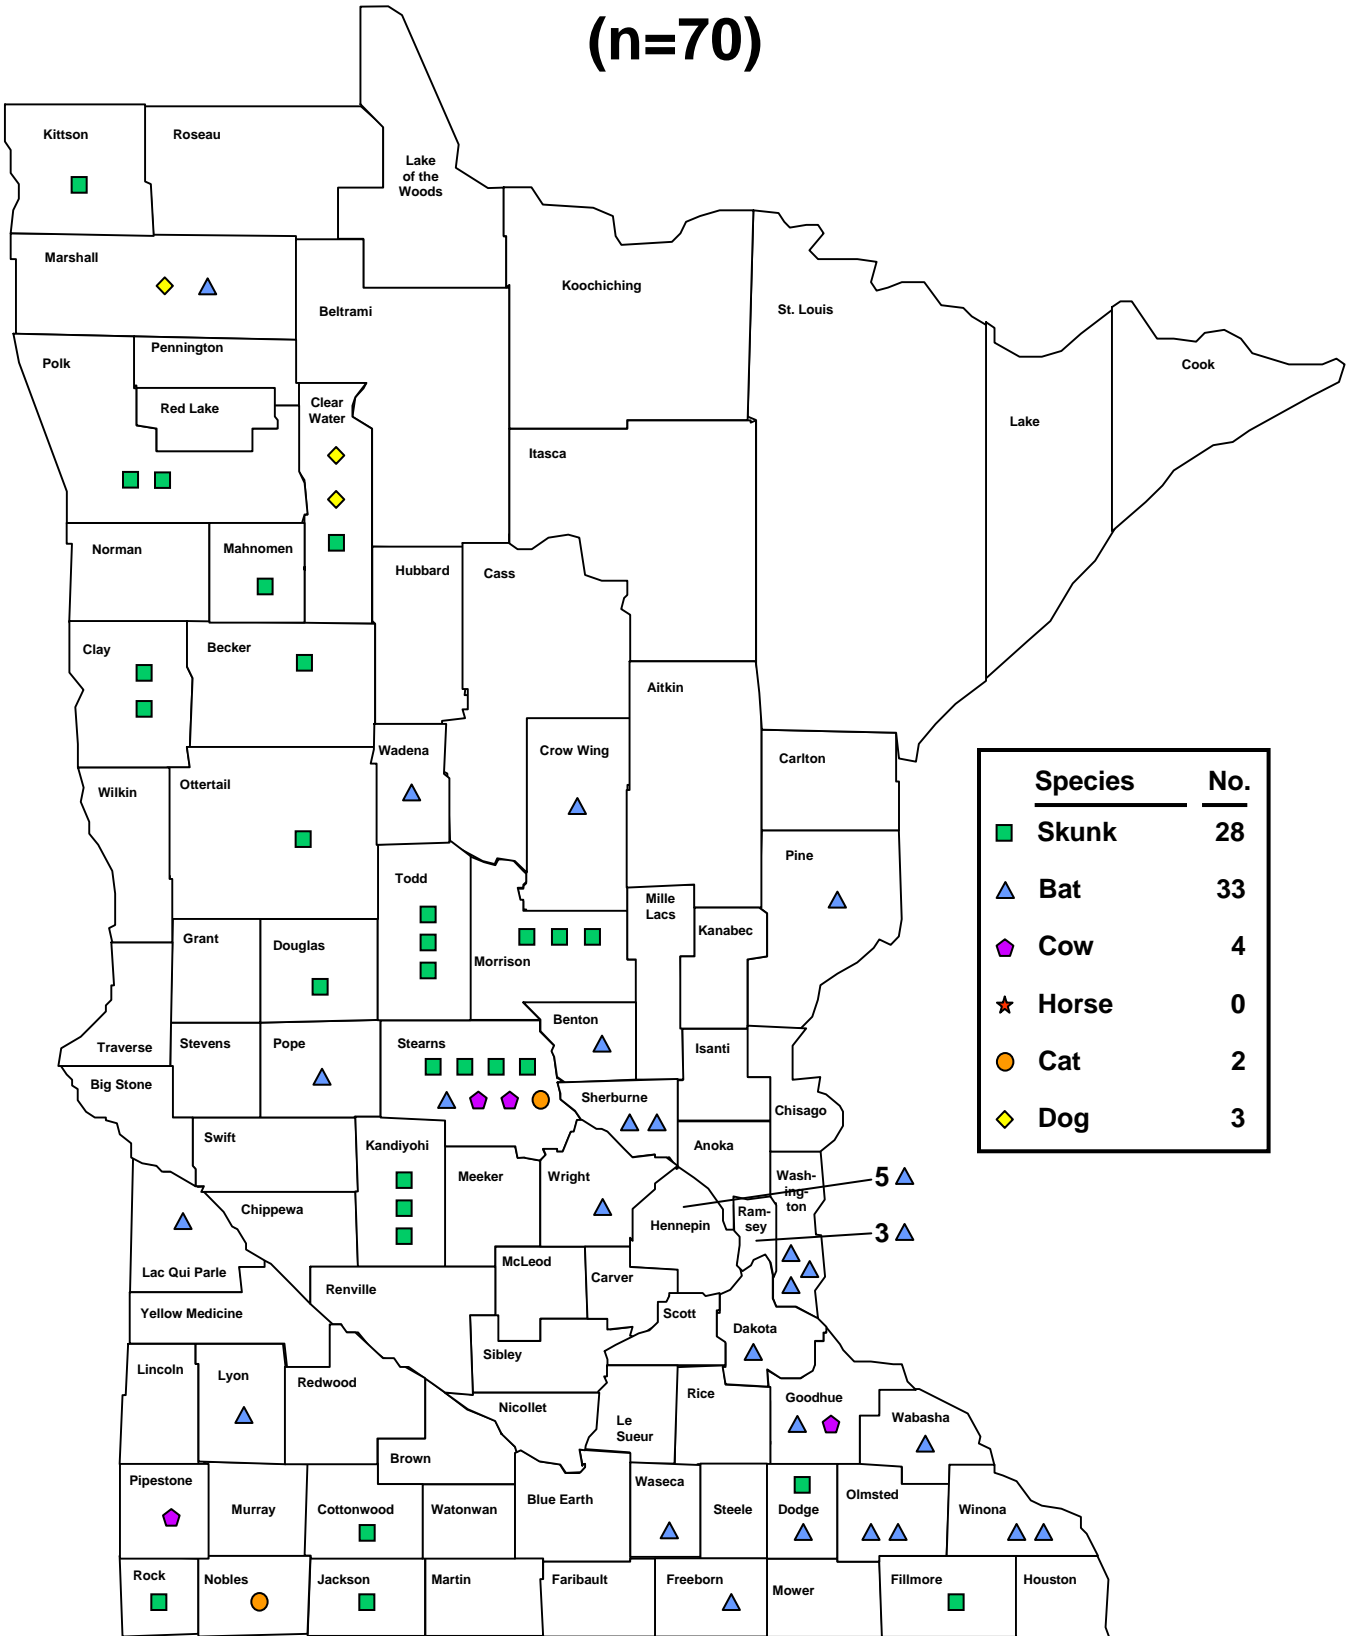

# Rabid Animals by County

## Minnesota, 2008

(n=70)

Species	No.
■ Skunk	28
▲ Bat	33
◆ Cow	4
★ Horse	0
● Cat	2
◇ Dog	3